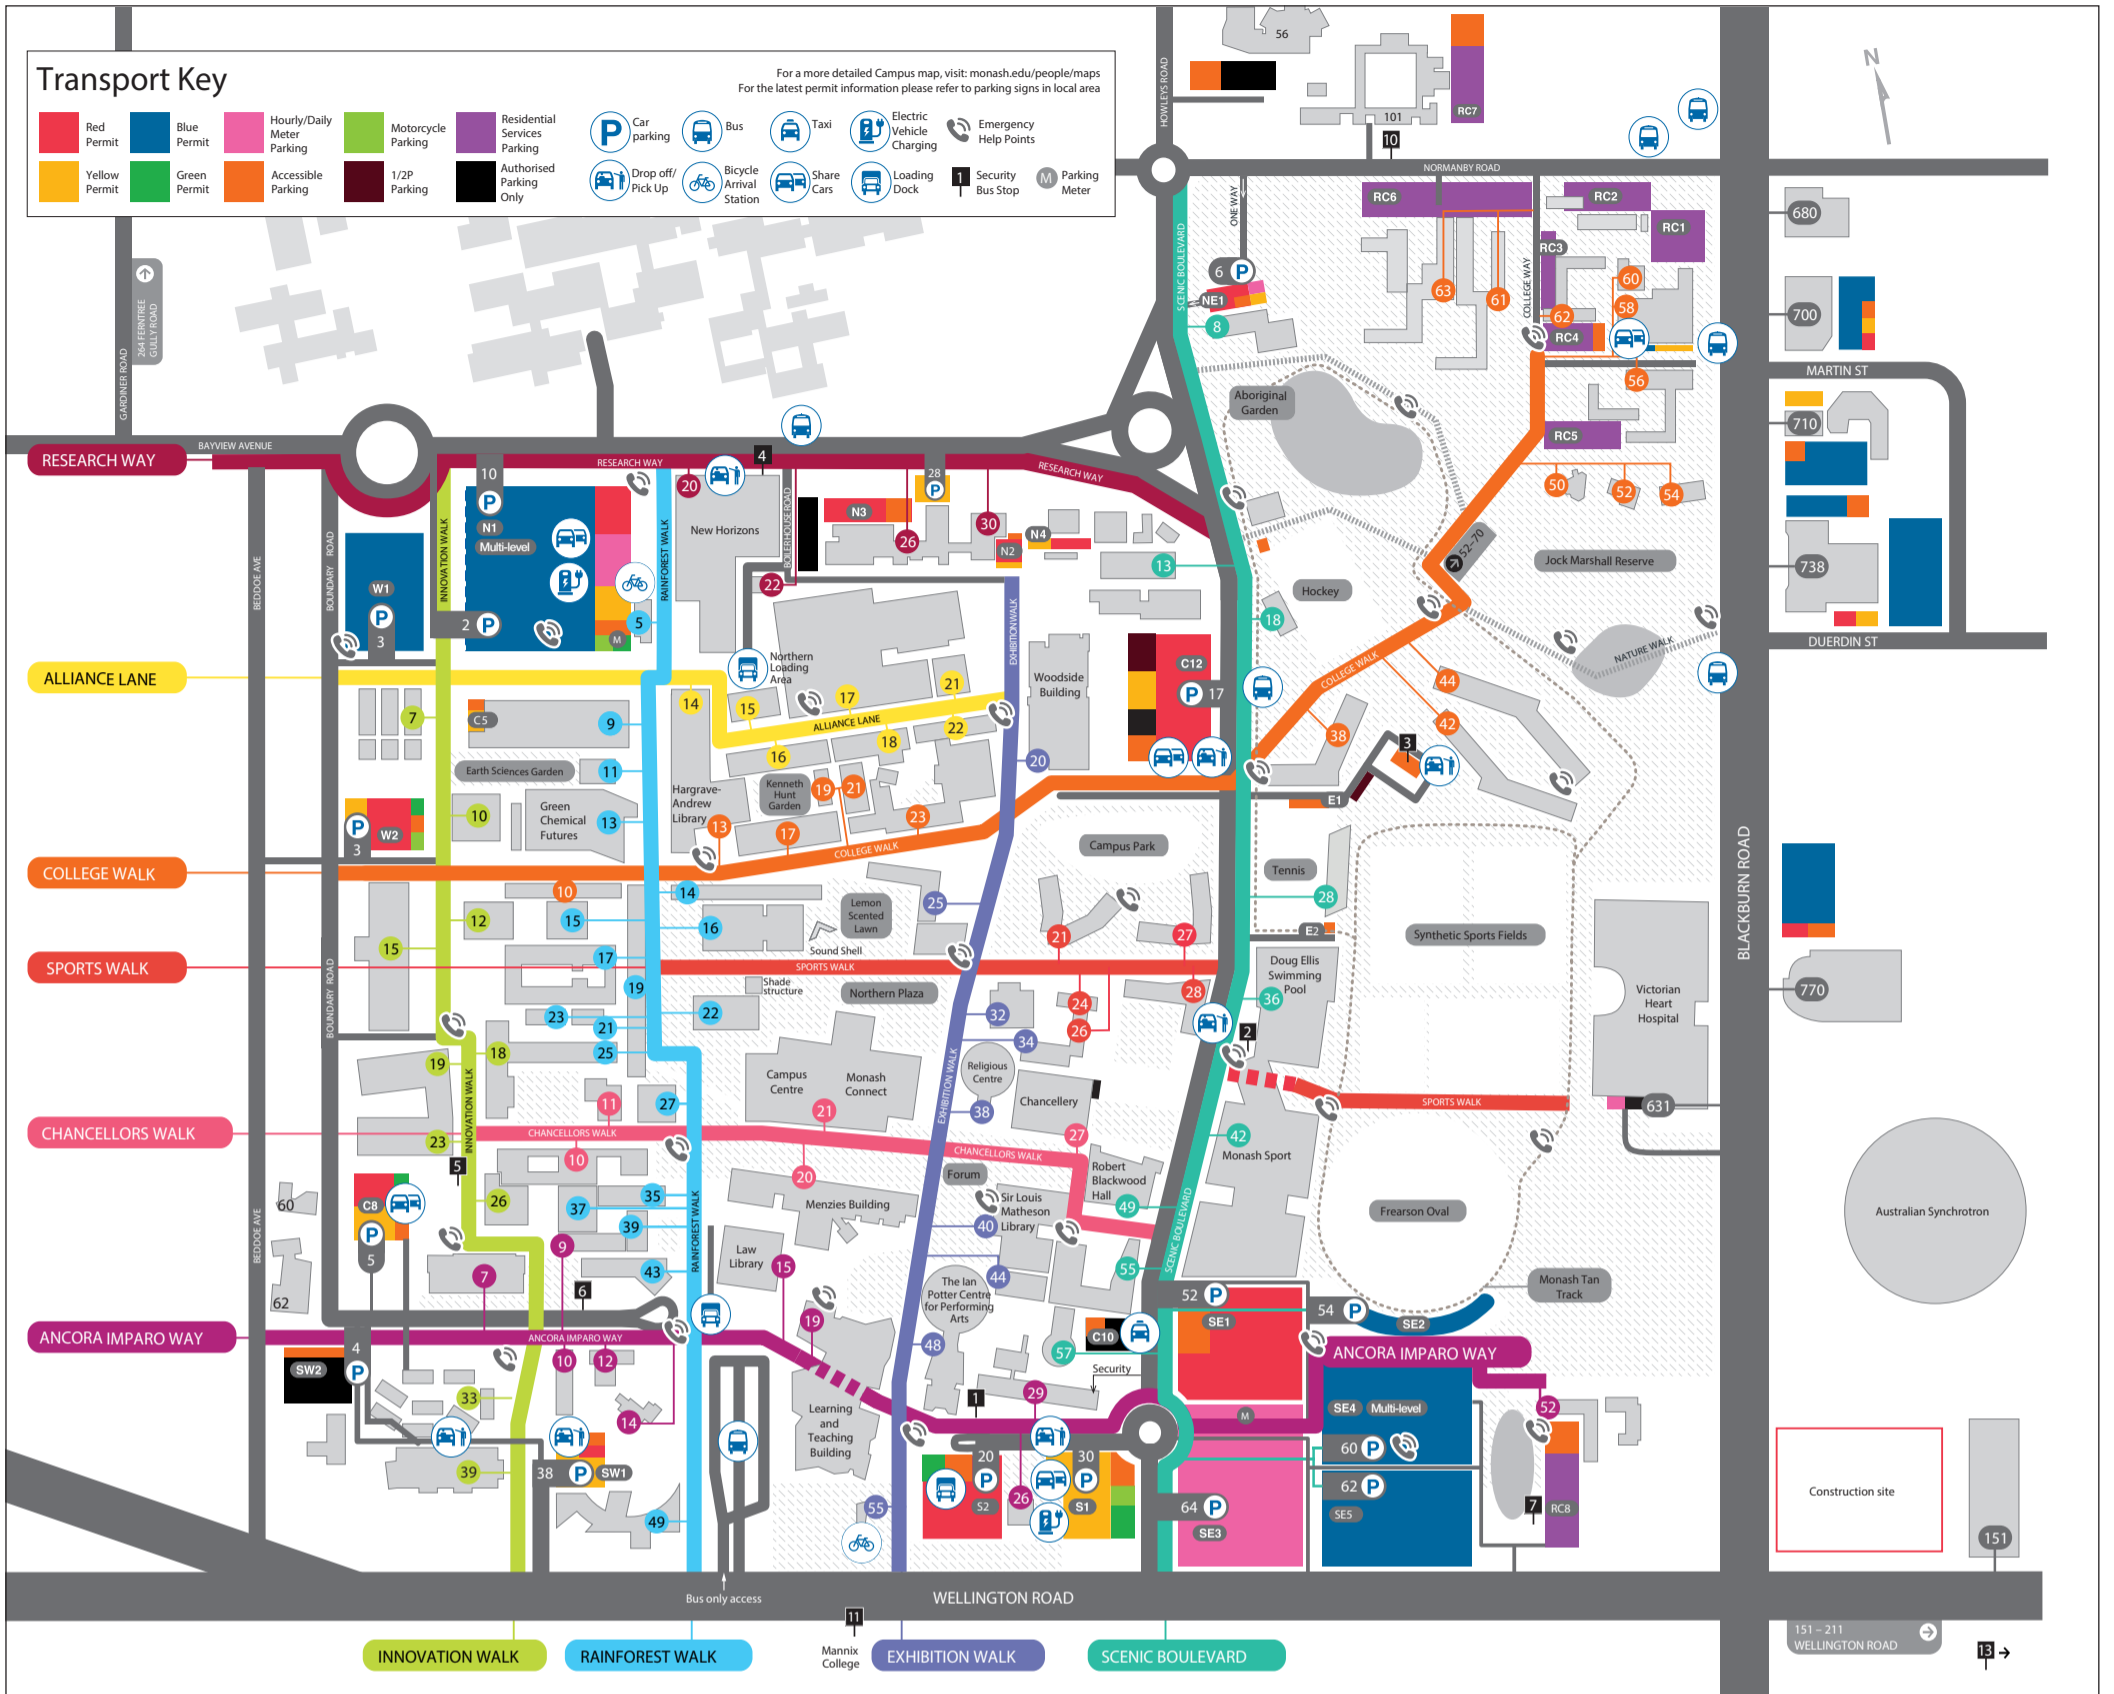

Monash University Clayton campus

Address	Building/Department Name
21 Rainforest Walk	Biological Sciences S7-S8 (21)
25 Exhibition Walk	Central One
21 College Walk	Engineering E1-E3 (32)
20 Chancellors Walk	Humanities H1-H10
19 Ancora Imparo Way	Learning and Teaching Building G31, G54, G81
35 Rainforest Walk	Medicine M1
37 Rainforest Walk	Medicine M2-M3
11 Rainforest Walk	Science (North), S13-S15
15 Rainforest Walk	Science (West), S5-S6
16 Rainforest Walk	Science S1-S4, S9-S12, ST1-ST4, ST7
14 Alliance Lane	Sir Alexander Stewart Theatre
43 Rainforest Walk	South One
20 Exhibition Walk	The Woodside Building LG02

Address	Building/Department Name
42 College Walk	Briggs Hall (85B)
21 Sports Walk	Campbell Hall (89)
56 College Walk	Deakin Hall (48)
62 College Way	Farrer Hall (45)
27 Sports Walk	Holman Hall (88)
60 College Way	Howitt Hall (46)
44 College Walk	Jackomos Hall (85A)
28 Sports Walk	Logan Hall (90)
Wellington Road/Parker Street	Mannix College (218)
58 College Way	Monash Residential Services (MRS) (47)
101 Normanby Road	Normanby House (52)
63 College Way	Richardson Hall (43)
61 College Way	Roberts Hall (44)
52 Ancora Imparo Way	South East Flats (49)
38 College Walk	Turner Hall (87)

Address	Building/Department Name
4 Innovation Walk	Central Five (C5)
10 Research Way	North One Multi-level – Ground level (N1)
2 Innovation Walk	North One Multi-level – Upper levels (N1)
30 Research Way	North Two (N2)
28 Research Way	North Three (N3)
3 Alliance Lane	West One (W1)
3 College Walk	West Two (W2)